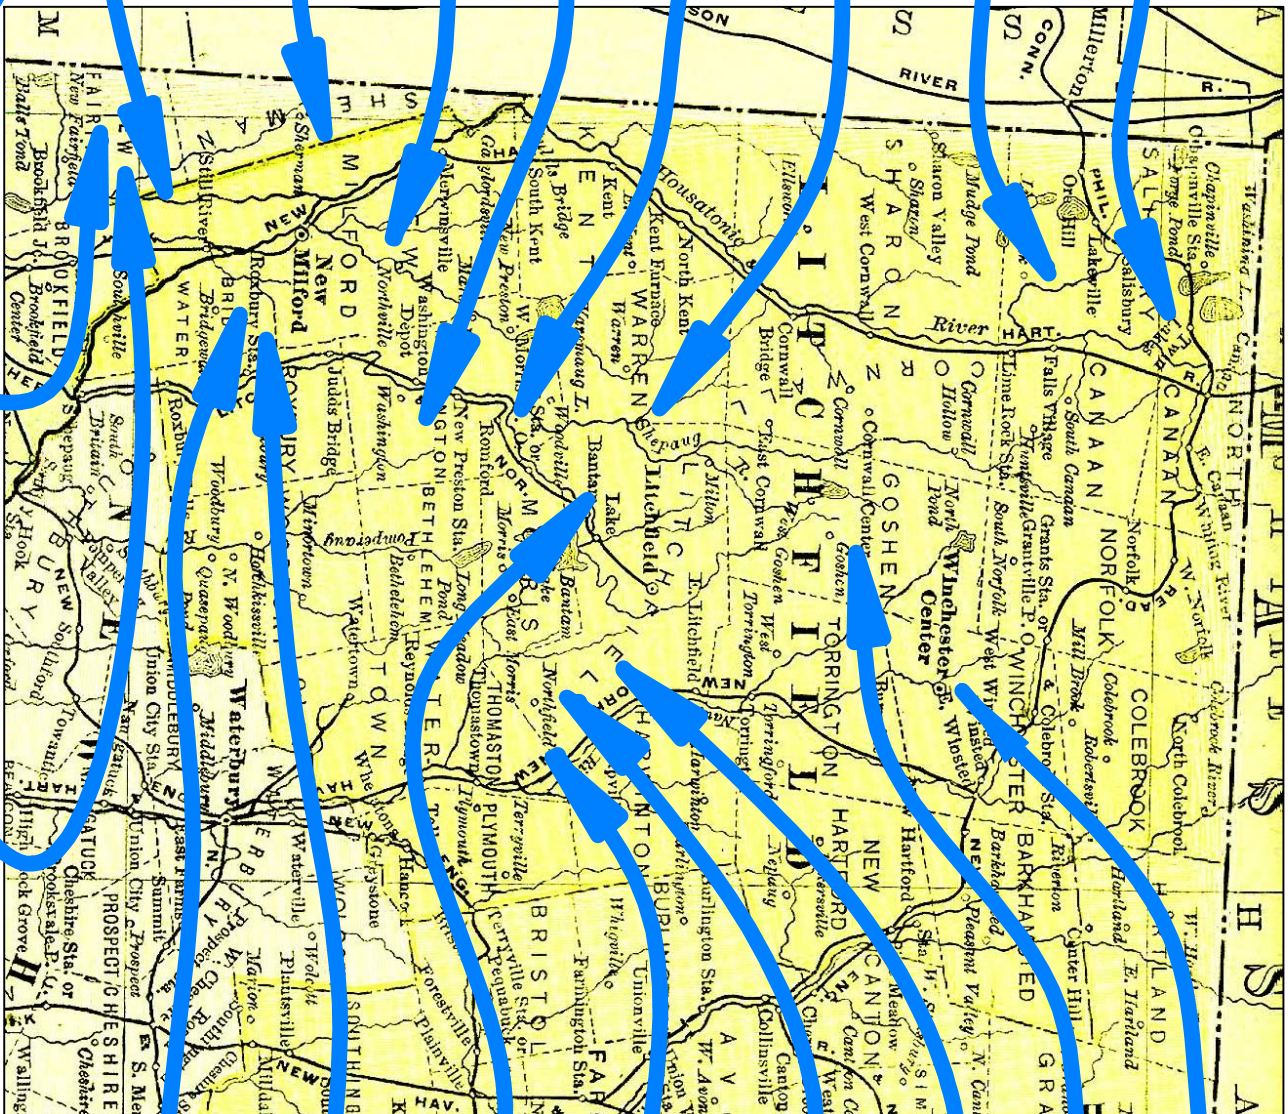

# Location of Mountain Laurel Estates Development Corp. Ownership Projects

Smith Hill Road,  
Salisbury, CT

Wells Hill Road,  
Lakeville, CT

Town Hill Rd.  
Warren, CT

Pirotation Avenue,  
New Preston, CT

Sunset Fields,  
Washington, CT

Indian Hill,  
New Milford, CT

Sunny Lane,  
Sherman, CT

Mountain Laurel  
Estates,  
New Fairfield, CT

Prospect Hill,  
Brewster, NY

Platt Hill Estates,  
Winchester, CT

Whispering Pines,  
Goshen, CT

Buell Road South,  
Litchfield, CT

Windsong Drive,  
Northfield, CT

Penfield Drive,  
Northfield, CT

928 Bantam Road,  
Bantam, CT  
(commercial)

Mine Hill Road,  
Bridgewater, CT

Second Hill Falls,  
Bridgewater, CT

Shepherd's Way,  
New Fairfield, CT

Locust Glen,  
New Fairfield, CT

Providence Lane,  
Pensacola, FL